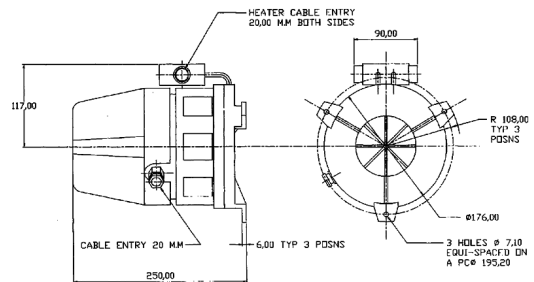

## SO4

The SO4 is a weatherproof motor driven siren designed for vertical mounting and designed for outdoor warning over small/medium areas.

Manufactured from cast aluminium, it is rugged in construction, has a continuous rating and is built for a long life outdoors.

### Specifications

Part No.	Colours	Audibility (tone) at 1m (typical)	Tones (Up to)	Voltage (50/60Hz)	Current (tone dependent)
SLC-0002	Grey	Up to 125 dB (A)	1	230V AC/DC	1.4A(AC)/1.2A(DC)

**IP Rating:** IP55    **Rating:** Continuous    **Frequency:** 900Hz    **Operating Temp:** -30°C to +45°C  
**Construction:** Cast Aluminium Body    **Cable Entries:** 1    **Weight:** 4.5kg