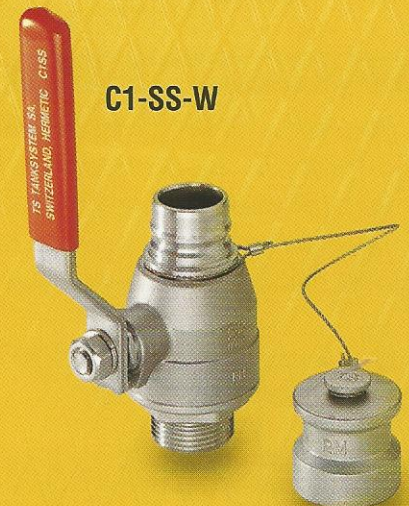

HERMetric Compact Valves

For connection of portable
HERMetric equipment:

C2-SS-BL

HERMetric Compact Valve C1-SS-W
1" bore valve for easy installation

HERMetric Compact Valve C2-SS-BL
2" bore valve

HERMetric Compact Valves C2-SS-W
2" bore valve
1" and 2" connection

HERMetric Compact Valve C2-SS-SEC
PATENTED
2" bore valve with security cover

C2-SS-W

C2-SS-SEC

C1-SS-W