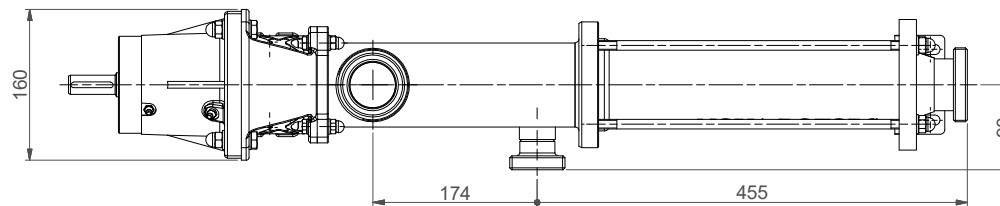

DIN 11851 DN32

Replacement for:				Replacement by:			
Drw Nr.: JX041ADN001				Drawn: MF		Scale: 1:8	
Denomination:				Date: 03/02/17		Weight: 30 kg	
Dimensional Drawing				Check: SB		Sheet 1 of 1	
Date: 17/10/2017				Date: 17/10/2017		General Tolerances ISO 2768-v Geometrical tolerance and roughness ISO 1302	
17/10/2017	00	PJR324	SB				
DATE	REV	DESCRIPTION	NAME				

5000	1	Pump	JXO/JXC 4L1-2K2/SIZE030	30 kg
POS	Qty	UNIT	DENOMINATION	Weight

This drawing is a Nova Rotors property and is protected in acc. to the law referring to copyright and related laws