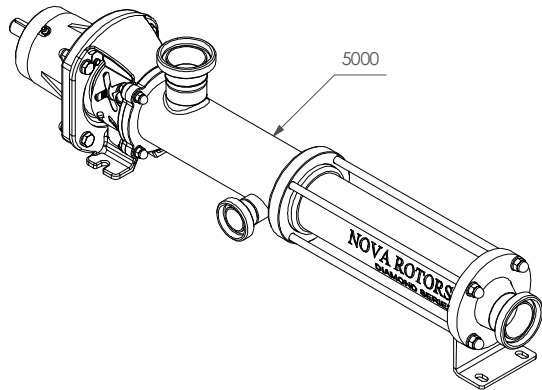

DIN 11851 DN32

Replacement for:				Replacement by:			
Drw Nr.: JX041ADN001				Drawn: MF		Scale: 1:8	
Denomination:				Date: 03/02/17		Weight: 30 kg	
Dimensional Drawing				Check: SB		Sheet 1 of 1	
Date: 17/10/2017				Date: 17/10/2017		General Tolerances ISO 2768-v Geometrical tolerance and roughness ISO 1302	
17/10/2017	00	PJR324	SB				
DATE	REV	DESCRIPTION	NAME				

5000	1	Pump	JXO/JXC 4L1-2K2/SIZE030	30 kg
POS	Qty	UNIT	DENOMINATION	Weight

This drawing is a Nova Rotors property and is protected in acc. to the law referring to copyright and related laws