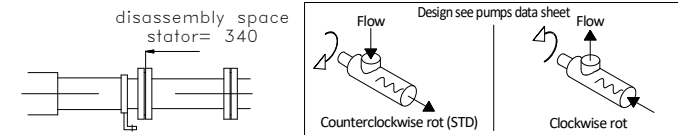

DIN 11851 DN32

Replacement for:				Replacement by:			
Drw Nr.: JX041ADN001				Drawn: MF		Scale: 1:8	
Denomination:				Date: 03/02/17		Weight: 30 kg	
Dimensional Drawing				Check: SB		Sheet 1 of 1	
Date: 17/10/2017				Date: 17/10/2017		General Tolerances ISO 2768-v Geometrical tolerance and roughness ISO 1302	
17/10/2017	00	PJR324	SB				
DATE	REV	DESCRIPTION	NAME				

5000	1	Pump	JXO/JXC 4L1-2K2/SIZE030	30 kg
POS	Qty	UNIT	DENOMINATION	Weight

This drawing is a Nova Rotors property and is protected in acc. to the law referring to copyright and related laws