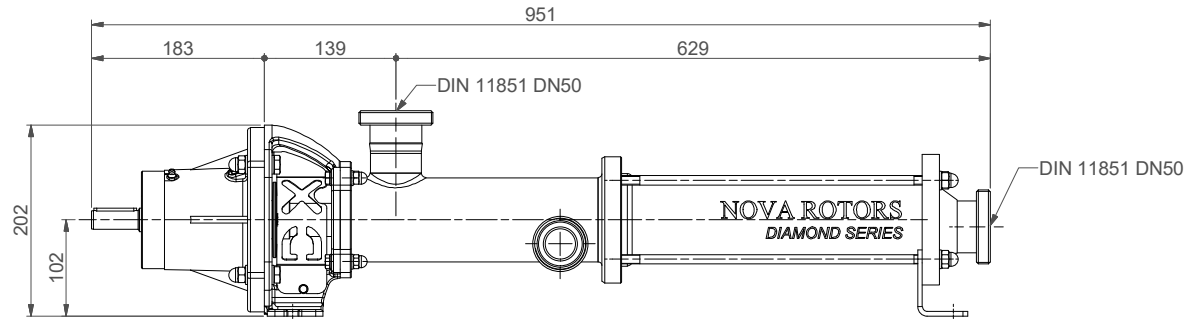

DIN 11851 DN32

Replacement for:				Replacement by:			
Drw Nr.: JX041ADN001				Drawn: MF		Scale: 1:8	
Denomination:				Date: 03/02/17		Weight: 30 kg	
Dimensional Drawing				Check: SB		Sheet 1 of 1	
Date: 17/10/2017				Date: 17/10/2017		General Tolerances ISO 2768-v Geometrical tolerance and roughness ISO 1302	
17/10/2017	00	PJR324	SB				
DATE	REV	DESCRIPTION	NAME				

5000	1	Pump	JXO/JXC 4L1-2K2/SIZE030	30 kg
POS	Qty	UNIT	DENOMINATION	Weight

This drawing is a Nova Rotors property and is protected in acc. to the law referring to copyright and related laws